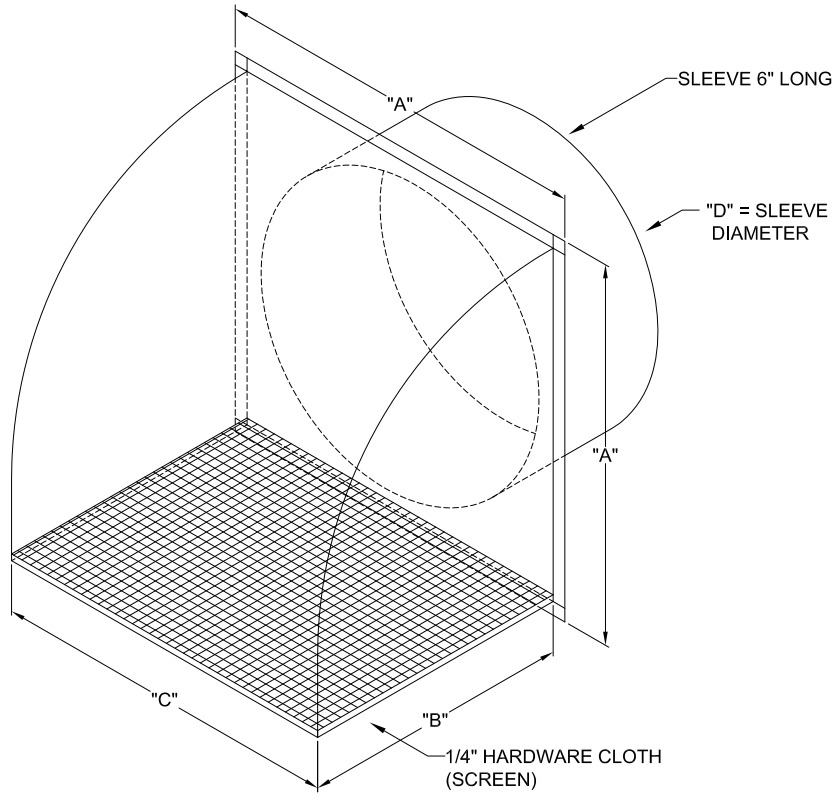

No. 349

No. 349-D

Dimensional Data:

"D" = 14"	"D" = 16"	"D" = 18"	"D" = 20"	"D" = 22"
"A" = 18"	"A" = 20"	"A" = 22"	"A" = 24"	"A" = 26"
"B" = 12"	"B" = 14"	"B" = 16"	"B" = 18"	"B" = 20"
"C" = 16"	"C" = 18"	"C" = 20"	"C" = 22"	"C" = 24"

24 Gauge Galvanized Steel. 1/4" Hardware Cloth Screen. Hinged 28 Gauge Damper.

No. 349-SD Screen and Damper Available