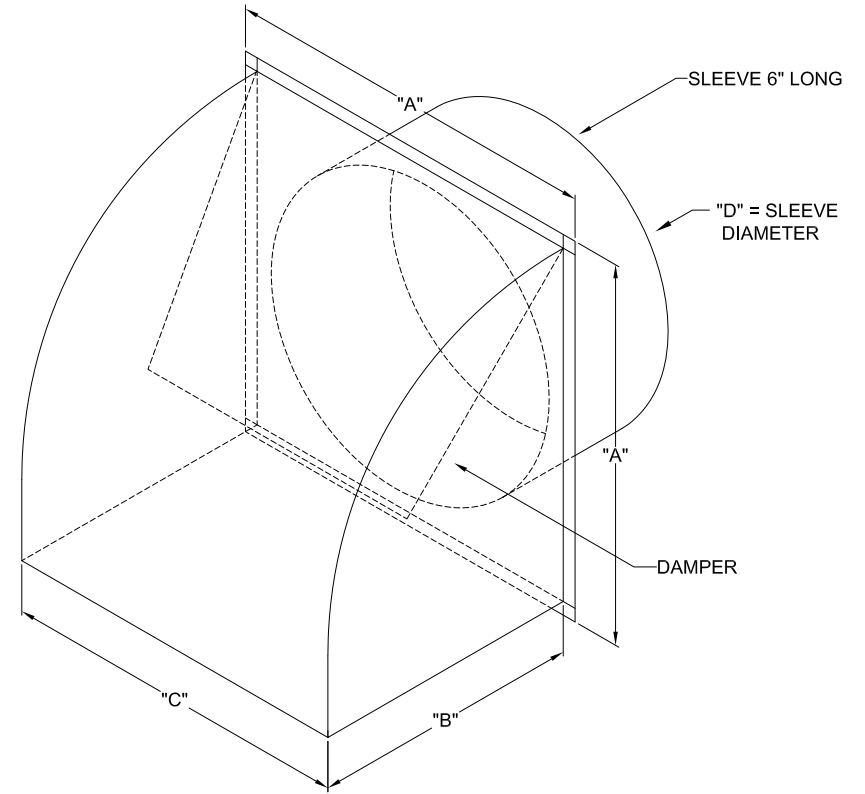

No. 349

No. 349-D

Dimensional Data:

"D" = 14"	"D" = 16"	"D" = 18"	"D" = 20"	"D" = 22"
"A" = 18"	"A" = 20"	"A" = 22"	"A" = 24"	"A" = 26"
"B" = 12"	"B" = 14"	"B" = 16"	"B" = 18"	"B" = 20"
"C" = 16"	"C" = 18"	"C" = 20"	"C" = 22"	"C" = 24"

24 Gauge Galvanized Steel. 1/4" Hardware Cloth Screen. Hinged 28 Gauge Damper.

No. 349-SD Screen and Damper Available